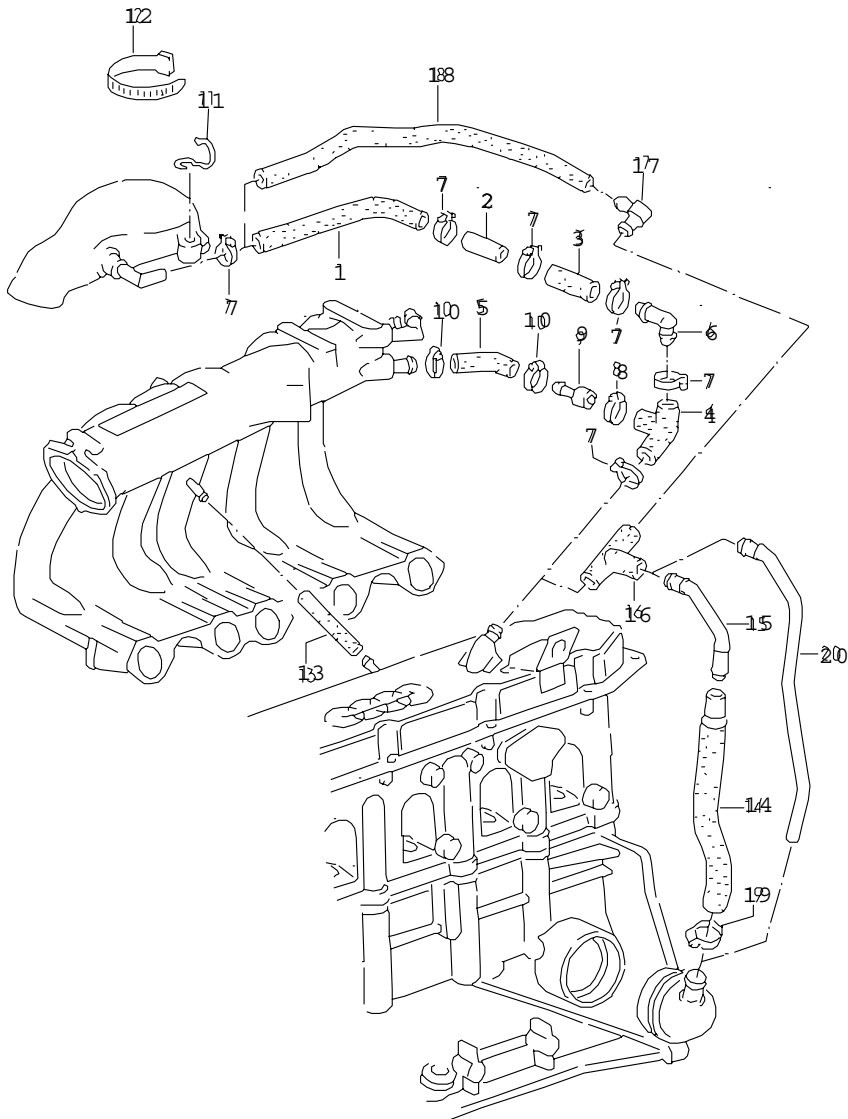

# ETKA

Model	Year	MG:	SG:	Illustration	Restrictions	Update		
QUAT	83	1	03	4-00		525	21:26	18.04.2005

4

AU ou 2-87

# ETKA

Model QUAT	Year 83	MG: 1	SG: 03	Illustration 4-00	Restrictions	Update 525	21:26	18.04.2005
---------------	------------	----------	-----------	----------------------	--------------	---------------	-------	------------

Pos	Part Number	Name	Remarks	Qty	Model
		vacuum hoses valve housing bleeder valve			WX
(1)	035 103 221 Q	breather hose F >> 85-D-900 581		1	
(1)	035 103 221 F	breather hose F 85-D-900 582>>	AL7,5X3,5X440	1	
(4)	035 103 247 C	valve housing F >> 85-D-902 500		1	
(4)	035 103 247 J	valve housing F 85-E-900 001>>		1	
5	035 103 223 C	breather hose	40MM	1	
6	035 103 229	adapter		1	
7	N 905 618 01	clamp	AL16-28	6	
8	N 102 581 01	clamp	AL23-35	1	
9	035 103 245 A	bleeder valve		1	
10	N 102 582 01	clamp	AL12-22	2	
11	035 103 241 C	bracket		1	
12	811 971 850	tie wrap		1	
20	034 103 221 C	breather tube ventilation for cylinder block		1	
		- - - E N D - - -			