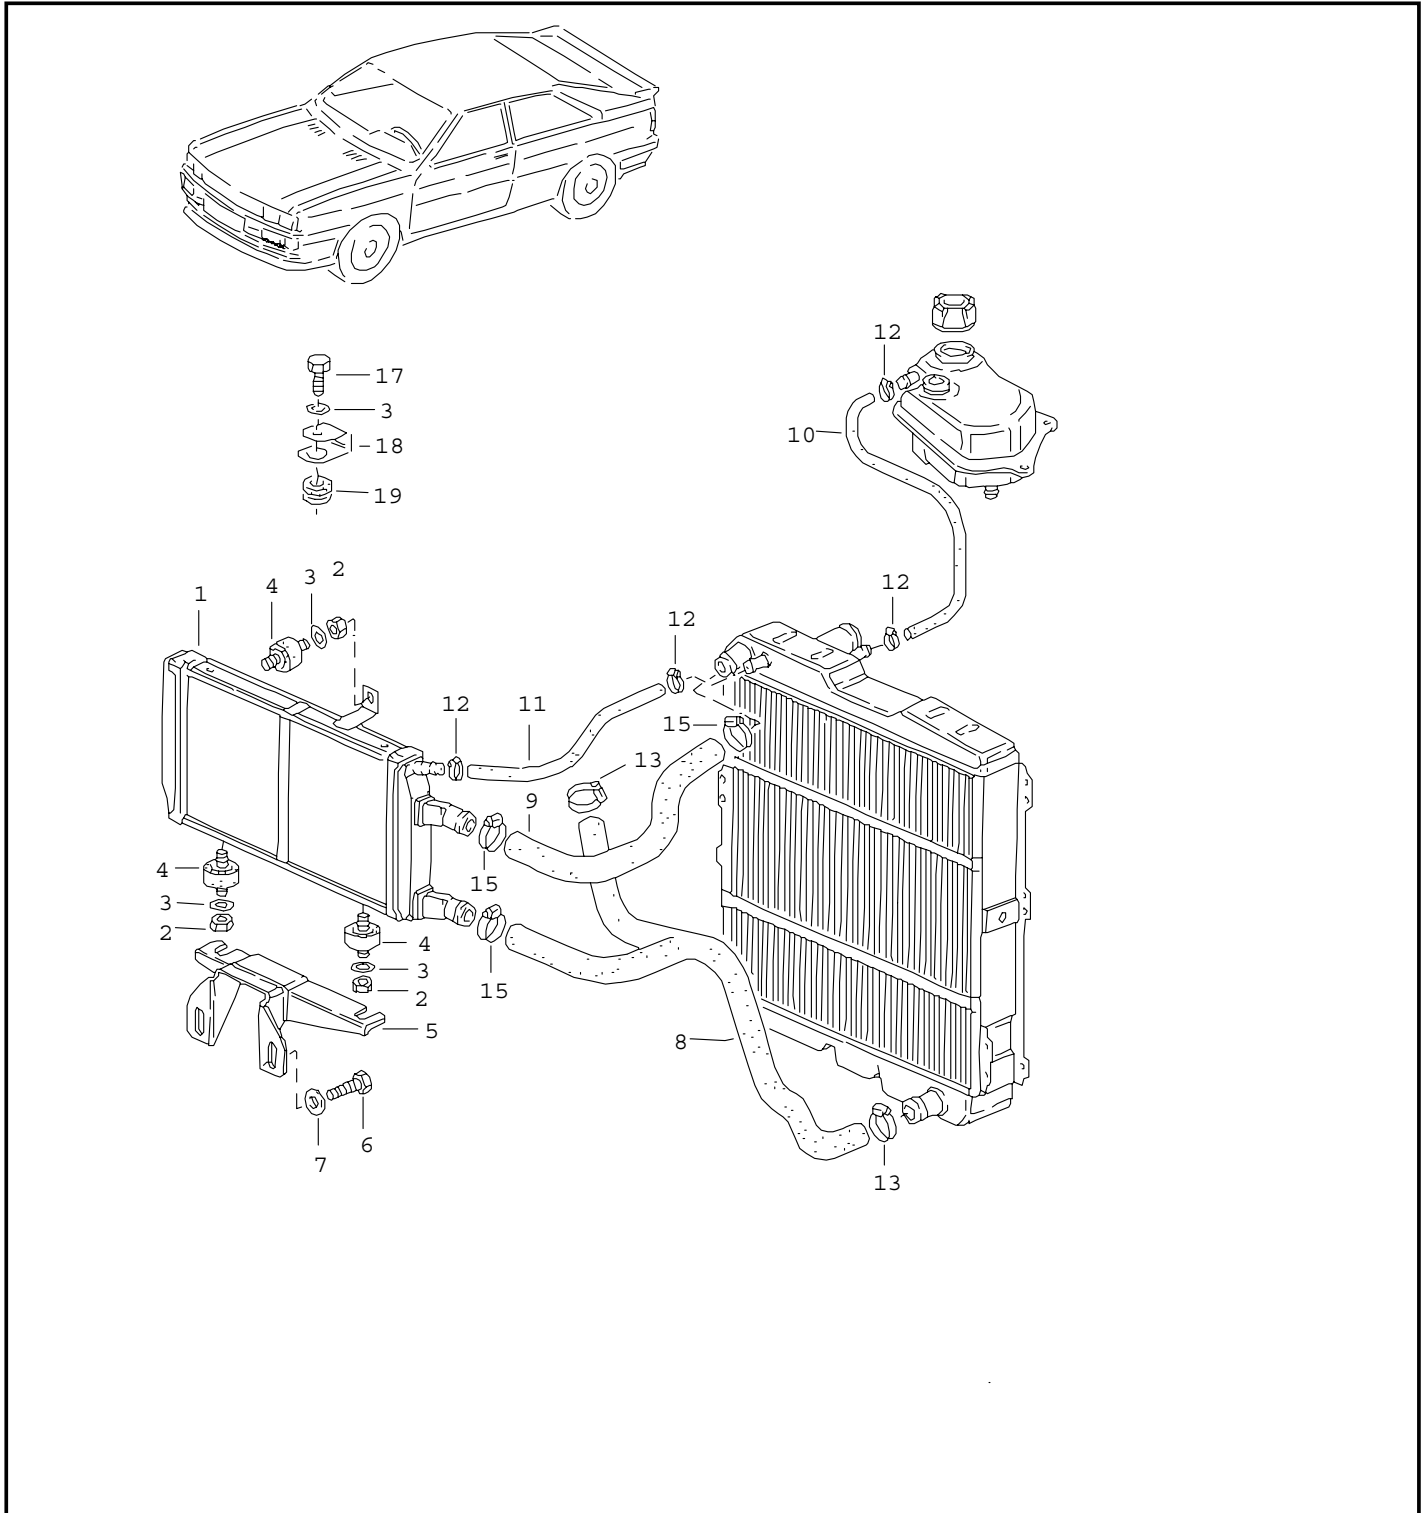

# ETKA

Model	Year	MG:	SG:	Illustration	Restrictions	Update		
QUAT	83	1	21	11-10		525	21:34	18.04.2005

# ETKA

Model QUAT	Year 83	MG: 1	SG: 21	Illustration 11-10	Restrictions	Update 525	21:34	18.04.2005
---------------	------------	----------	-----------	-----------------------	--------------	---------------	-------	------------

Pos	Part Number	Name	Remarks	Qty	Model
		additional radiator water hose			WX
1	857 121 251	additional radiator		1	
2	N 011 006 24	hex. nut	M6	3	
3	N 011 524 23	washer	A6,4X12,5X1,6	3	
4	443 121 273 E	bonded rubber mounting		3	
5	857 199 331	bracket for radiator		1	
6	N 010 254 14	screw, hex. hd.	M10X25	2	
7	N 015 402 6	washer	10,5X25X4	1	
8	035 121 055 C	water hose		1	
9	035 121 101 H	water hose		1	
-	443 121 107 A	hose in coils of 5m 'order qty. 5'	7X2,5	*	
10		shorten to:	360MM	1	
11		shorten to:	450MM	1	
12	N 102 582 01	clamp	AL12-22	2	
13	N 102 581 01	clamp	AL23-35	2	
15	N 102 581 01	clamp	AL23-35	3	
-	N 024 528 1	clamp	LC8-12	1	
		- - - E N D - - -			