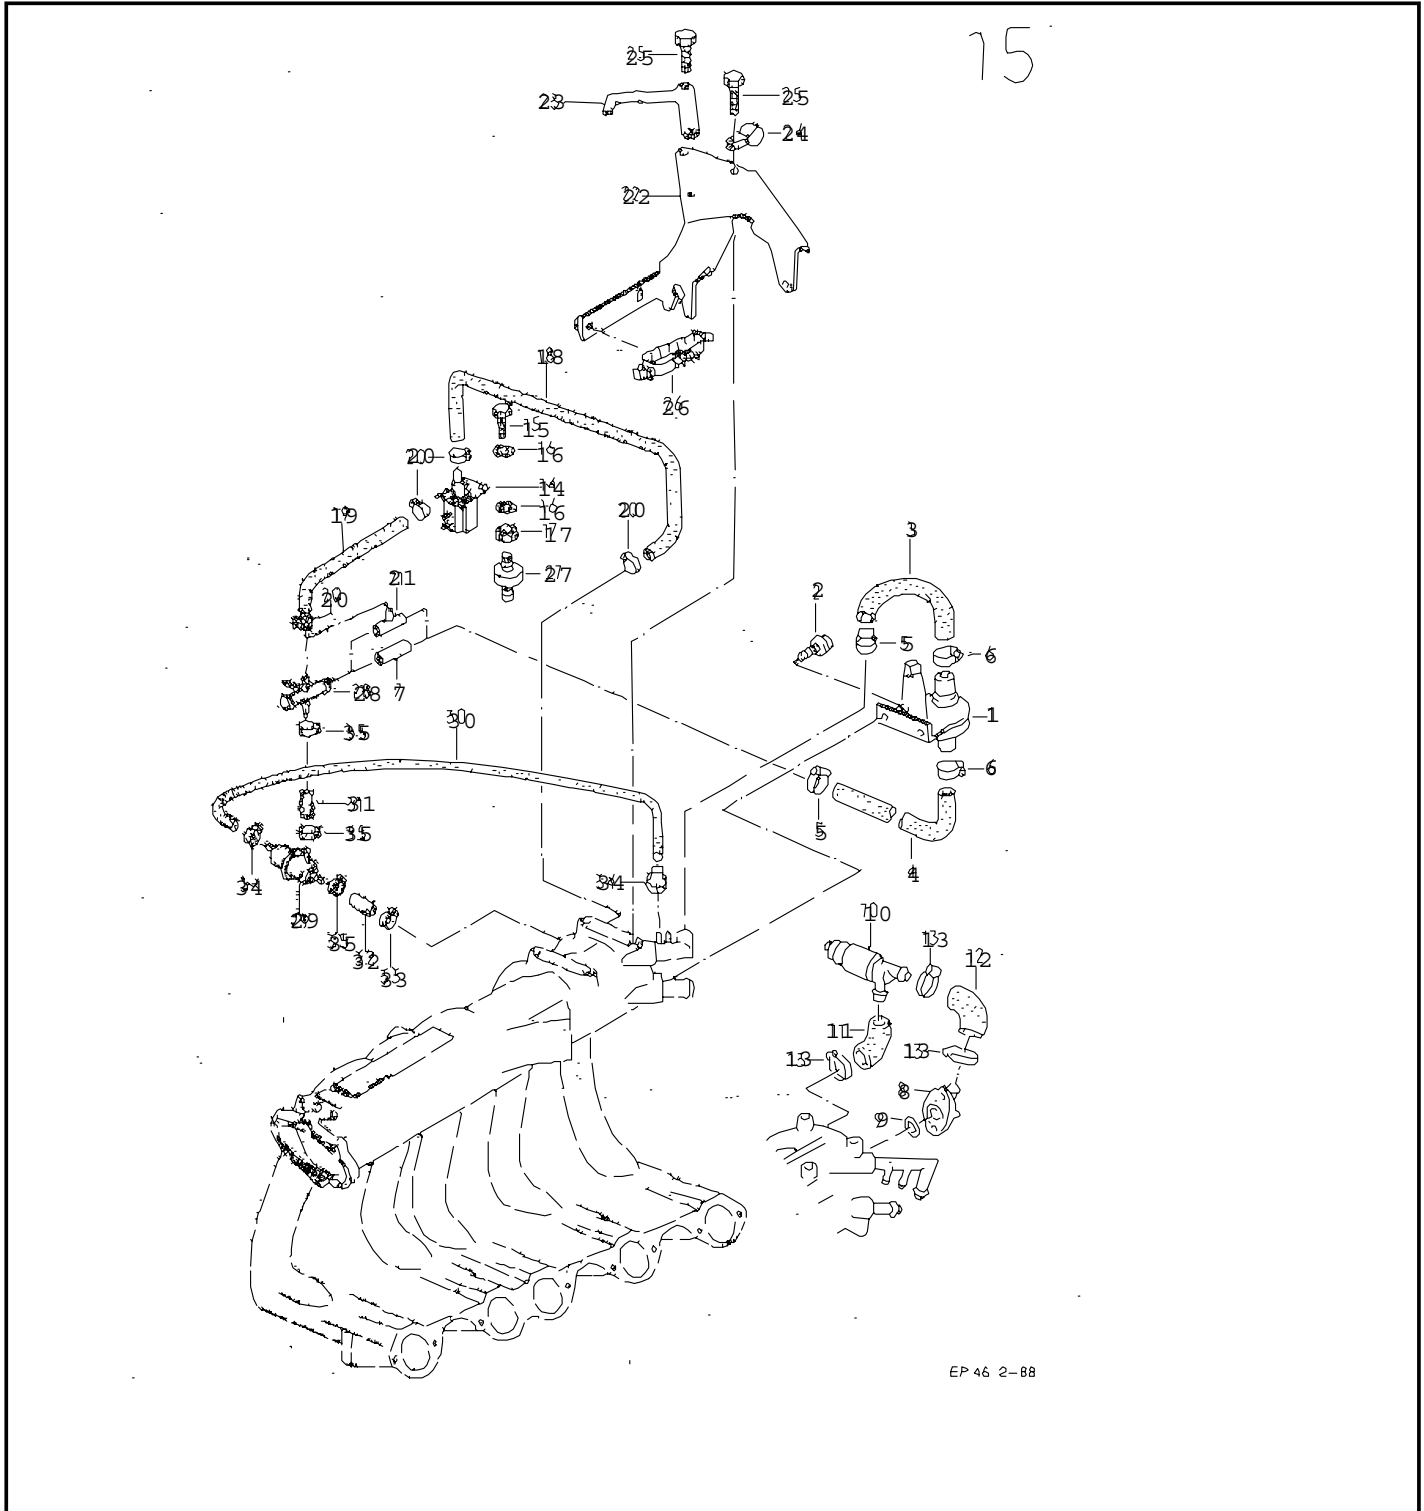

ETKA

Model	Year	MG:	SG:	Illustration	Restrictions	Update		
QUAT	83	1	33	15-00		525	21:36	18.04.2005

ETKA

Model QUAT	Year 83	MG: 1	SG: 33	Illustration 15-00	Restrictions	Update 525	21:36	18.04.2005
---------------	------------	----------	-----------	-----------------------	--------------	---------------	-------	------------

Pos	Part Number	Name	Remarks	Qty	Model
		idle air control cold start valve			WX
1	035 133 453 E	idle air control		1	
2	N 014 702 10	bolt, with hex. socket hd.	M6X15	2	
3	035 133 783 G	hose		1	
4	035 133 386 A	connecting hose		1	
5	N 102 582 01	clamp	AL12-22	1	
6	N 102 582 01	clamp	AL12-22	1	
14	035 906 283	solenoid valve F >> 85-D-900 581		1	
(14)	035 906 283 A	solenoid valve F 85-D-900 582>>		1	
15	N 010 204 4	screw, hex. hd.	M4X10	2	
16	N 011 555 5	washer	4,3X8X0,5	4	
17	N 011 004 4	hex. nut	M4	2	
-	N 900 801 02	hose in coils of 5m 'order qty. 5'	7,5X3	*	
18		shorten to:	300MM	1	
19		shorten to:	250MM	1	
20	N 102 582 01	clamp	AL12-22	4	
22	035 133 207 C	support		1	
23	035 133 805	bracket		1	
-	N 090 315 1	bolt, hex. hd. (combi.)	M8X25-Z3	3	
24	N 020 620 1	clamp	D1-13X15	1	
25	N 010 287 3	screw, hex. hd.	M6X16	3	
26	034 133 806 D	bracket for fuel line		1	
28	035 133 382 AC	connecting pipe		1	
29	035 133 563 E	vacuum limiter		1	

ETKA

Model QUAT	Year 83	MG: 1	SG: 33	Illustration 15-00	Restrictions	Update 525	21:36	18.04.2005
---------------	------------	----------	-----------	-----------------------	--------------	---------------	-------	------------

Pos	Part Number	Name	Remarks	Qty	Model
-	N 020 353 5	hose in coils of 5m 'order qty. 5'	3,5X2	*	
30		shorten to:	520MM	1	
-	N 102 218 01	hose in coils of 5m 'order qty. 5'	9X3	*	
31		shorten to:	45MM	1	
32	035 133 584 D	hose		1	
33	N 102 582 01	clamp	AL12-22	1	
34	N 024 399 2	clamp	A7X8	2	
35	N 905 617 01	tapping screw, fill. hd.	E3X9,5	3	
		- - - E N D - - -			