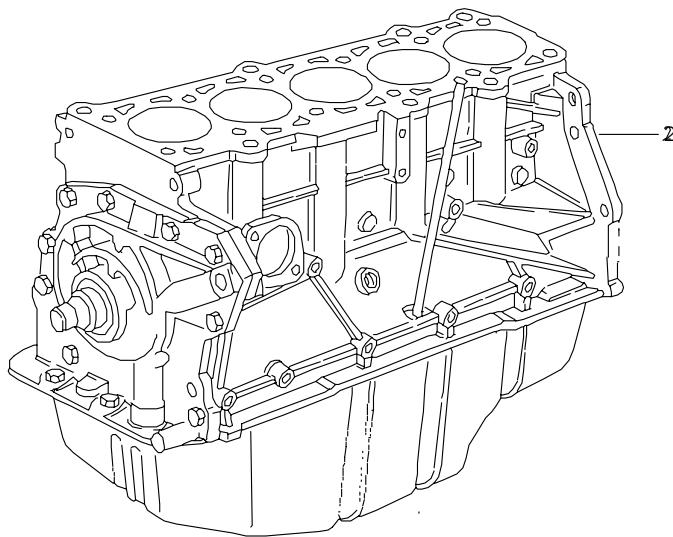

ETKA

Model	Year	MG:	SG:	Illustration	Restrictions	Update		
QUAT	83	1	00	1-00		525	21:09	18.04.2005

AU 100 qu 1 - 84 AU 80/90 qu 1 - 84

ETKA

Model	Year	MG:	SG:	Illustration	Restrictions	Update		
QUAT	83	1	00	1-00		525	21:09	18.04.2005

Pos	Part Number	Name	Remarks	Qty	Model
(2)	035 100 104 D	short engine with crankshaft, pistons, oil pump and oil sump short engine - - - E N D - - -	119 KW 2.2ltr.	1	WX